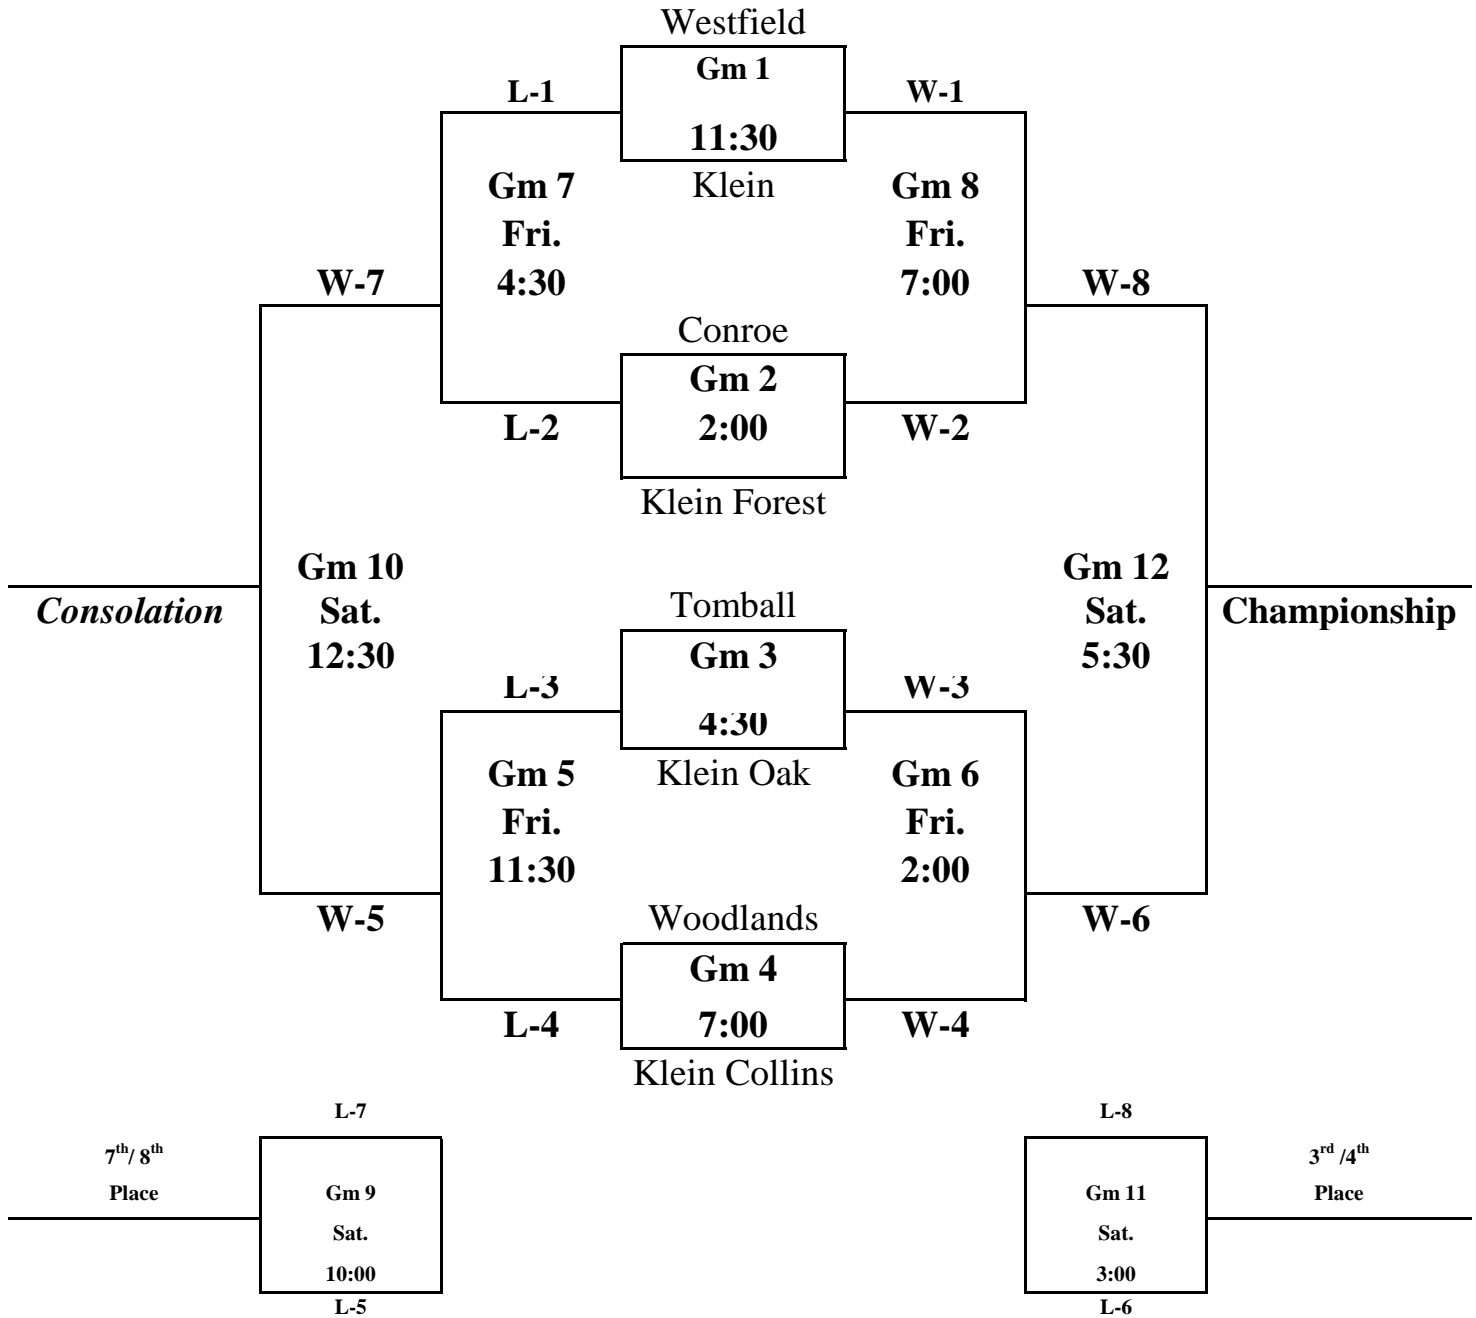

**KLEIN ISD
SOPHMORE BASEBALL TOURNAMENT
MARCH 11 – 13, 2010**

TOURNAMENT RULES

All games will be played at Klein High School.

All games will have a two hour time limit with exception of the championship game.

The bottom team on Thursday is the home team. Coin flip will be used Fri. and Sat.

Klein will occupy the 3rd base dug out in all games they play

Each team will supply 3 baseballs at the beginning of each game and alternate if necessary.

No pre game on the in-field

High School rules apply

The official book will be kept by the home team

In case of a tie at the end of regulation time, the following tie breakers will be used:

- a. Runners that reached third that did not score.
- b. If still tied, runners that reached 2nd base that did not score.
- c. If still tied, runners that reached 1st base that did not score.
- d. If still tied, then a coin flip will determine who advances.