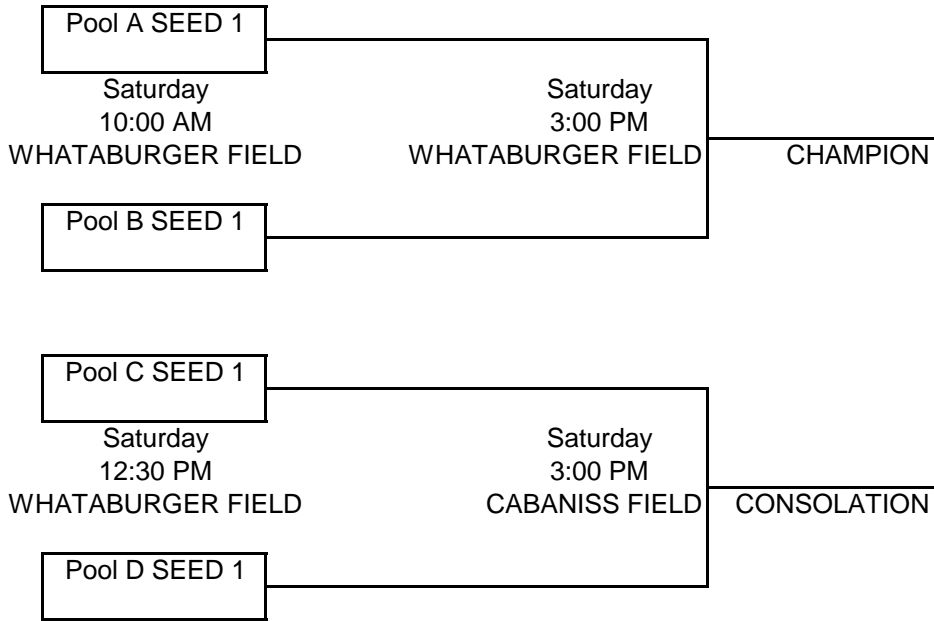

March 6th , 2010 Saturday
1st Place Teams (in each pool)

CONSOLATION GAMES A	CONSOLATION GAMES B
Pool A SEED Saturday 10:00 AM CARROLL FIELD	Pool A SEED 1 Saturday 10:00 AM KING FIELD
Pool B SEED	Pool B SEED 1
Pool C SEED Saturday 12:30 AM CARROLL FIELD	Pool C SEED Saturday 12:30 PM KING FIELD
Pool D SEED	Pool D SEED